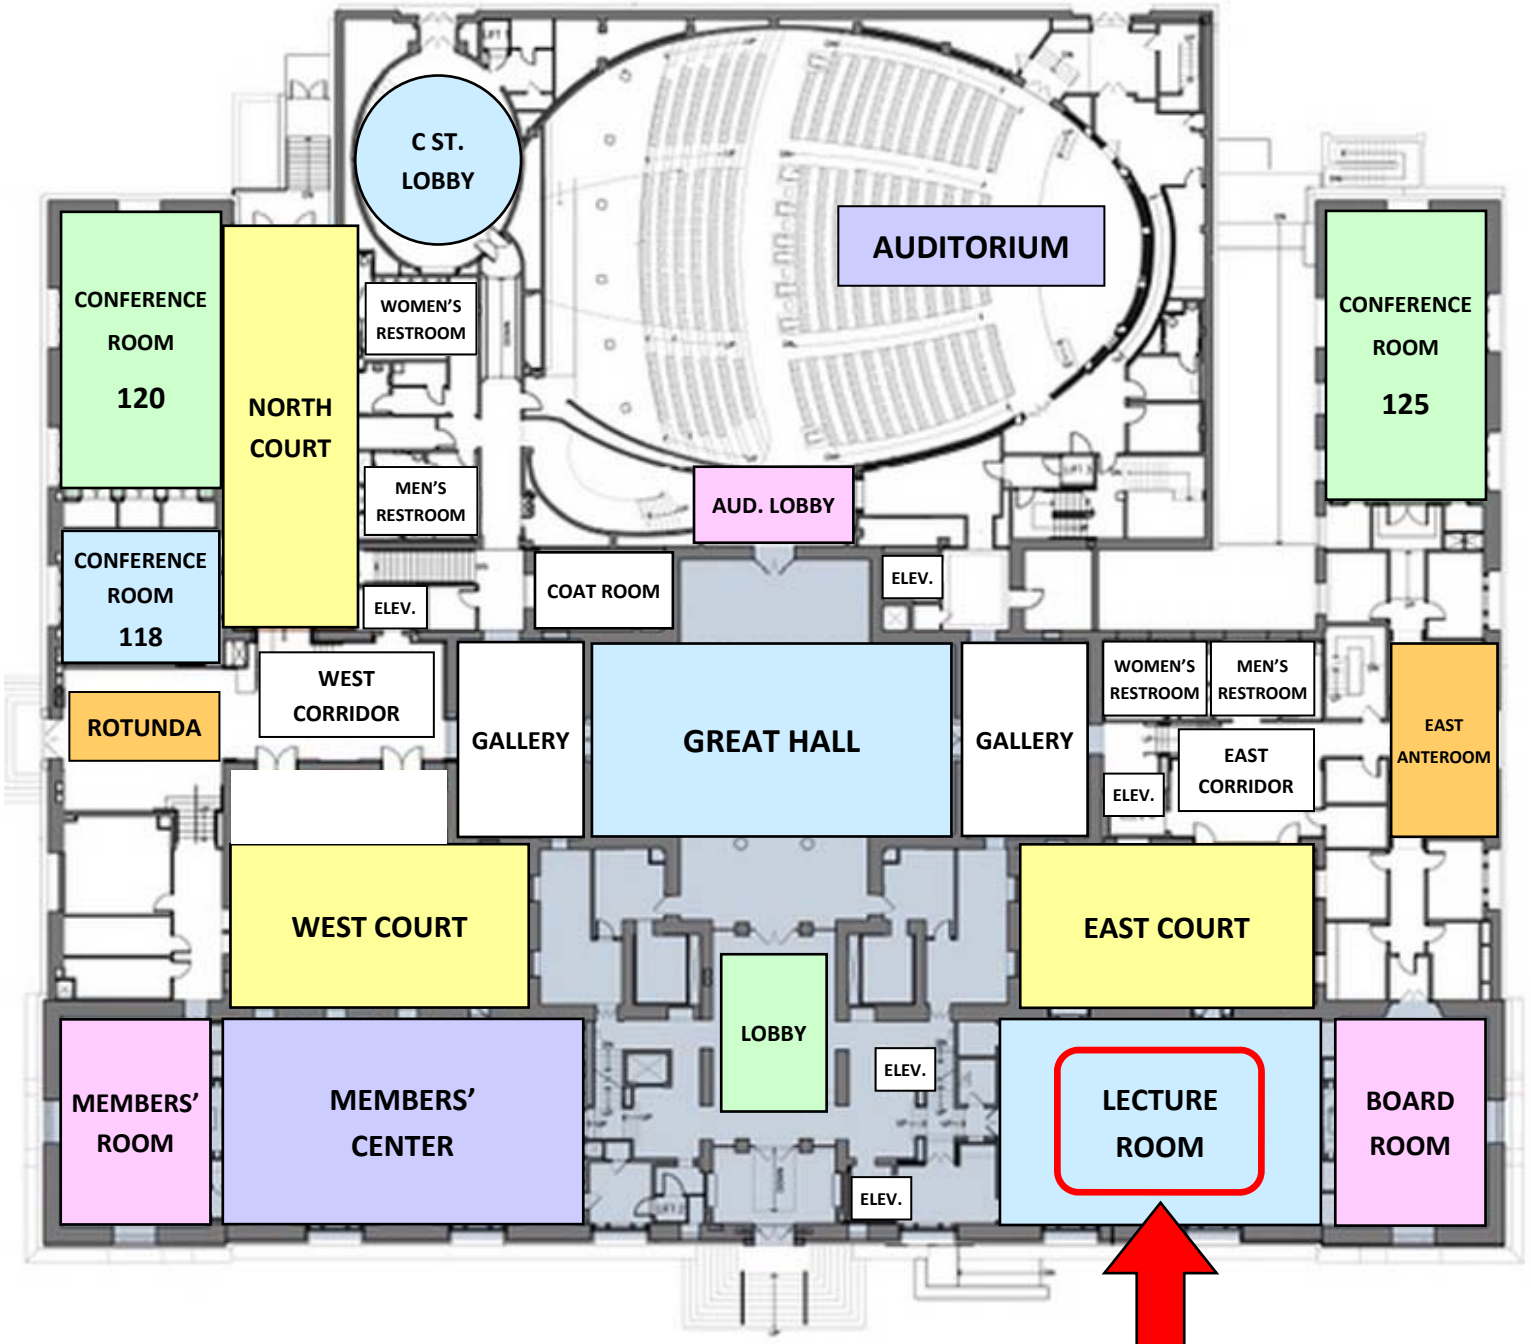

National Academy of Sciences Building

2101 Constitution Avenue NW
Washington, DC 20418

Floor Plan—First Floor

C STREET NW

CONSTITUTION AVENUE NW