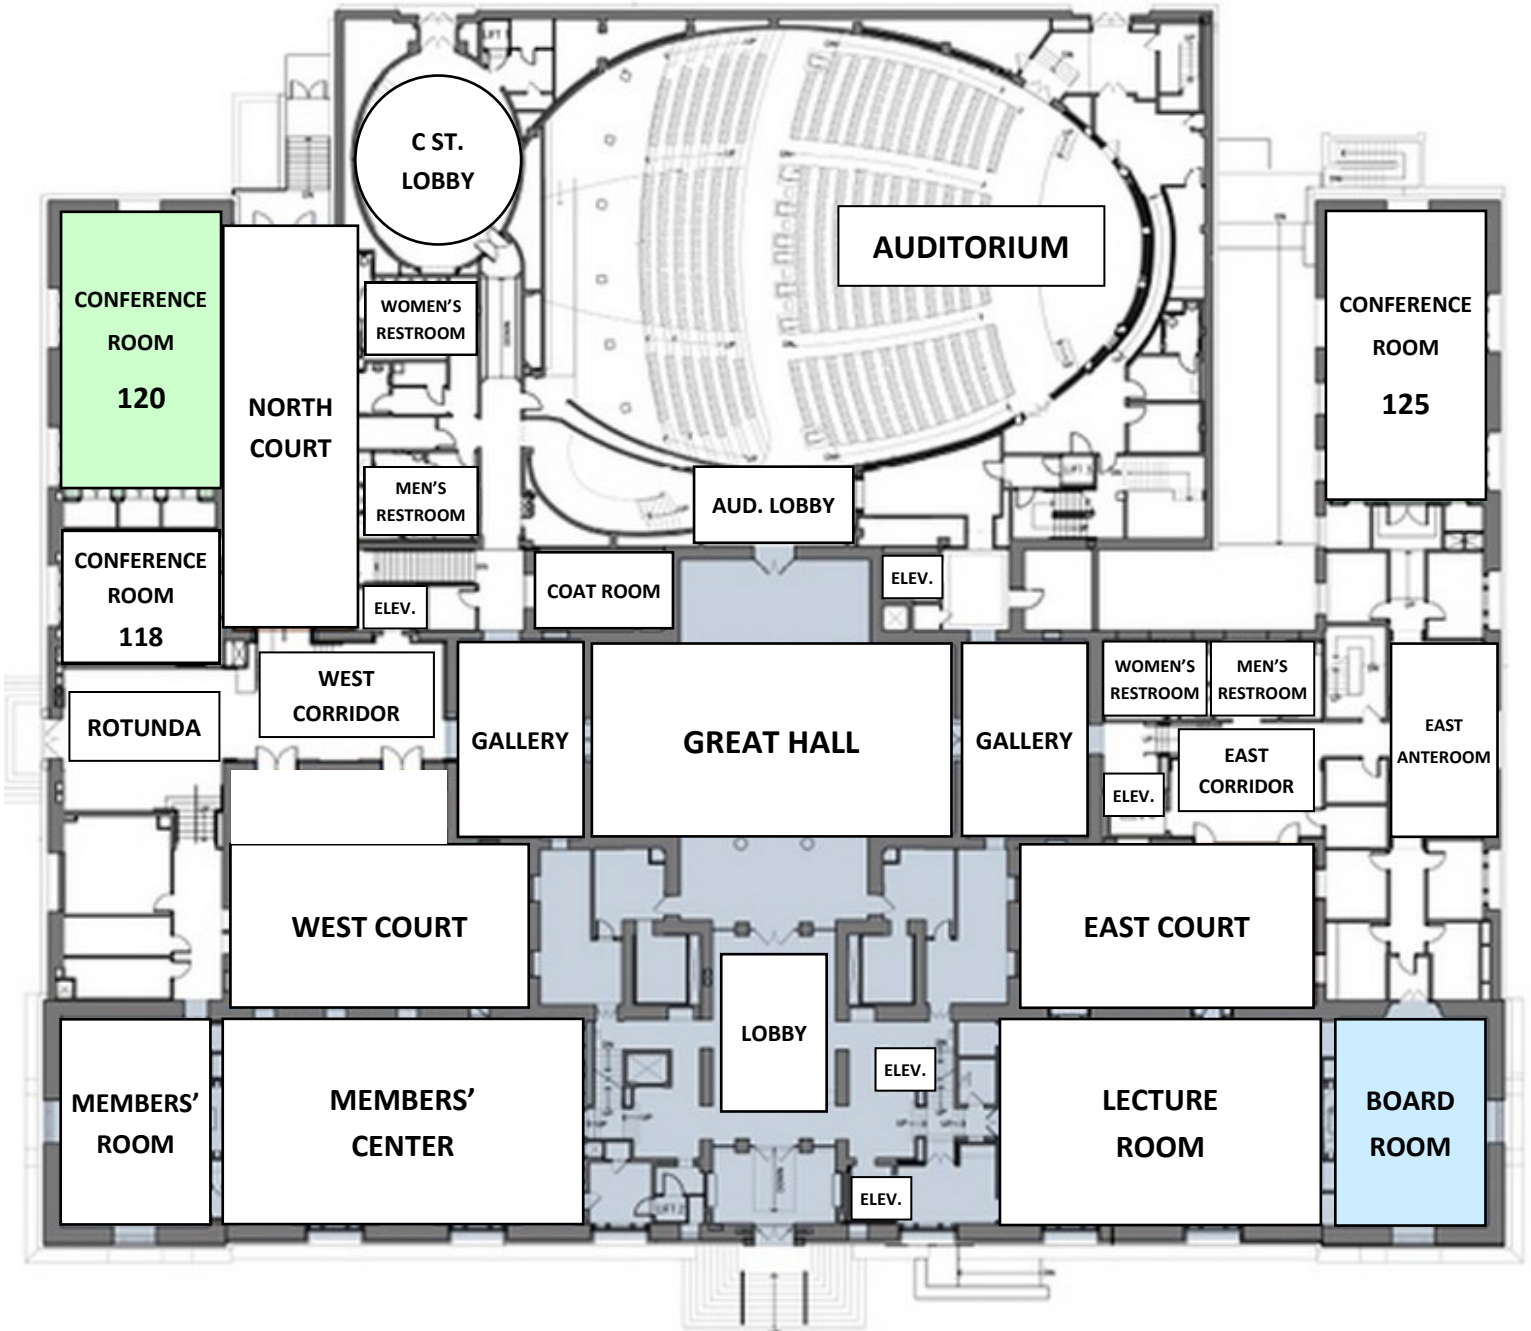

National Academy of Sciences Building

2101 Constitution Ave. NW
Washington, DC 20418

Plan—First Floor

C ST NW

CONSTITUTION AVENUE NW